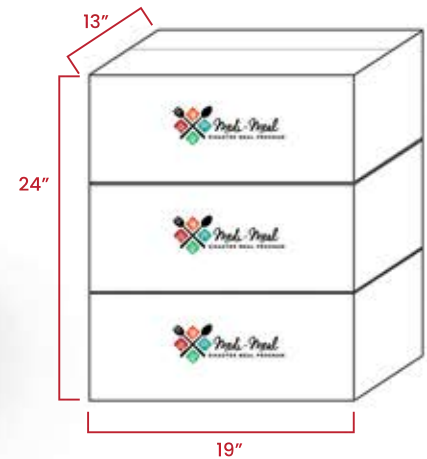

Additional 1 Day Core Kit – 3 Boxes

Requires 6 gallons to hydrate

Amount of Water Required

3-Day Kits	# of People	Core Kit (Gallons)	Deluxe Kit (Gallons)
1	25	17	50
2	50	34	100
3	75	51	150
4	100	68	200
5	125	85	250
6	150	102	300