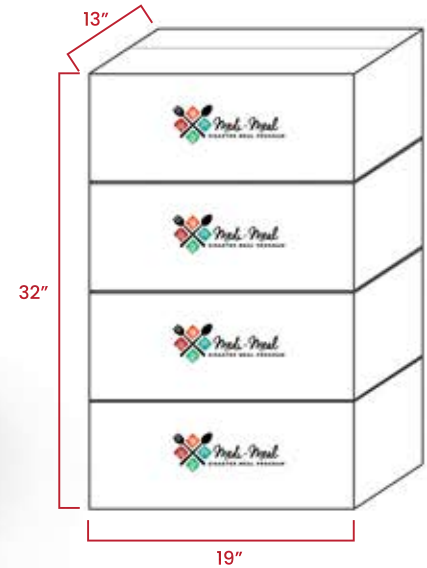

## 3 Day Deluxe Kit – 10 Boxes

Requires 50 gallons of water to hydrate food and beverages

### Additional 1 Day Deluxe Kit – 4 Boxes

Requires 15 gallons to hydrate